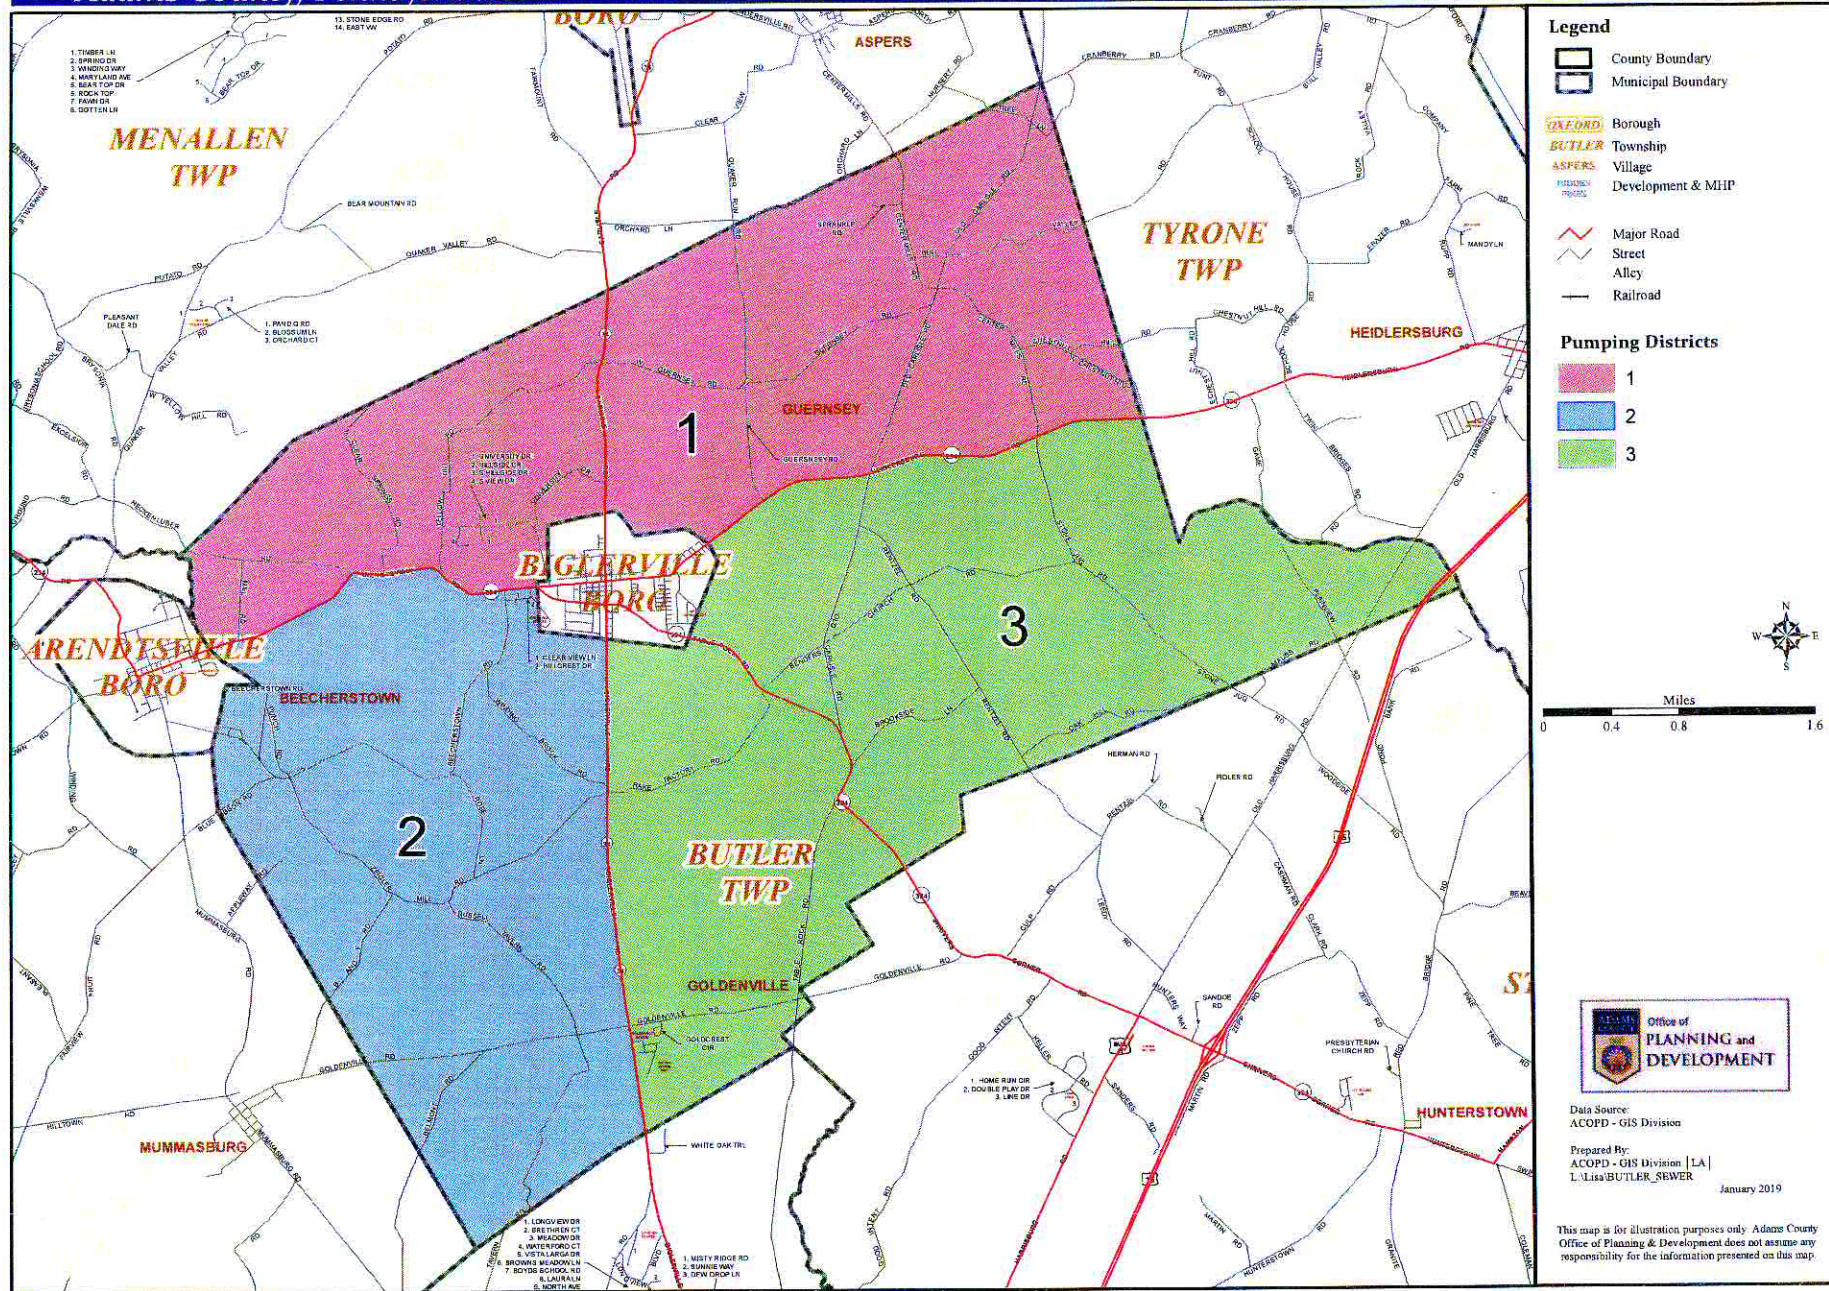

BUTLER TOWNSHIP PUMPING DISTRICTS

Adams County, Pennsylvania

Legend

- County Boundary
- Municipal Boundary
- **DAVING** Borough
- **BUTLER** Township
- **ASPERS** Village
- **HEIDERSBURG** Development & MHP
- Major Road
- Street
- Alley
- Railroad

Pumping Districts

- 1
- 2
- 3

Data Source:
ACOPD - GIS Division

Prepared By:
ACOPD - GIS Division [LA]
L.Lisa@BUTLER_SEWER

January 2019